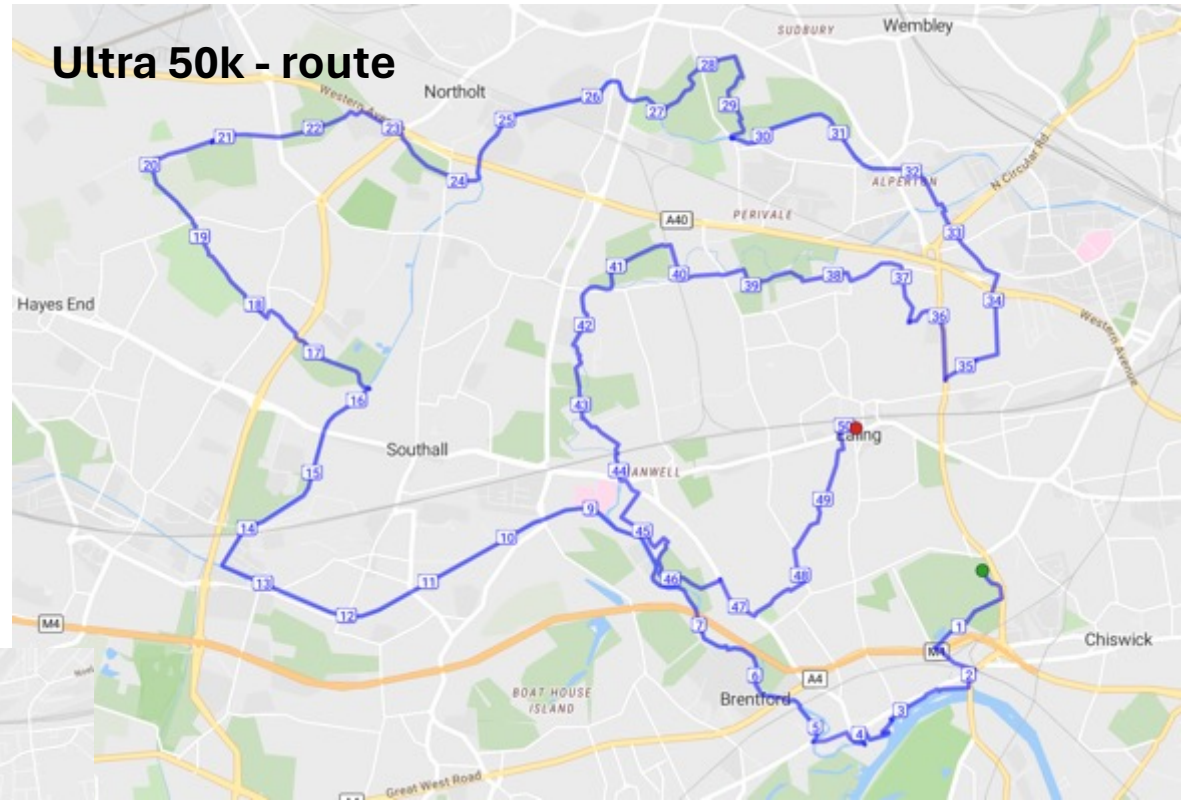

# Queen OF THE SUBURBS *ultra*

Saturday 23 March 2024

## Ultra 50k - route

## Trail 25k - route

### Ultra 50k:

The Ultra 50km route starts outside Gunnersbury House, a Georgian Grade II listed building. Taking in the Thames Path towards Brentford the route joins the Grand Union Canal path. We'll follow the Yeading Brook and Hillingdon trail before passing the Northala Fields mounds and heading up to the Horsenden Hill conservation area. Back onto the canal we head to Hanger Hill via Lakeside Drive and work our way towards the planned new Regional Park and along the Brent River Park footpath passing under the Wharncliffe Viaduct. The finish will be in Central Ealing.